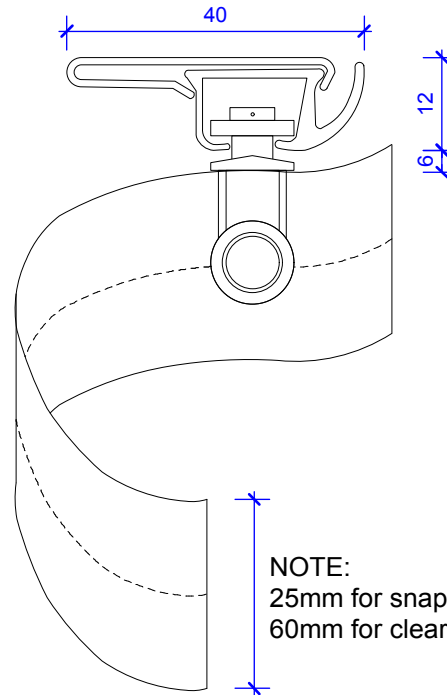

SERIES 58 SLIMLINE
Small Ceiling Fix Bracket No 5853

SERIES 58 SLIMLINE S-FOLD
Small Ceiling Fix Bracket No 5853