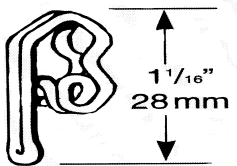

CURTAIN HOOKS & RINGS

Code & Discription

Colour

25mm O.D Split Ring Zink

516B

200

516C

7000

29mm O.D Split Ring Zinc

518B

200

518C

5000

28mm Gathering Hook

B7B

1000

CURTAIN HOOKS & RINGS

Code & Discription

Colour

Level Heading

2072A
2072B
2072C

200
1000
2000

13mm Heading

2073A
2073B
2073C

Silver
Silver
Silver

25mm Heading

2074A
2074B
2074C

Silver
Silver
Silver

35mm Heading

2075A
2075B
2075C

Silver
Silver
Silver